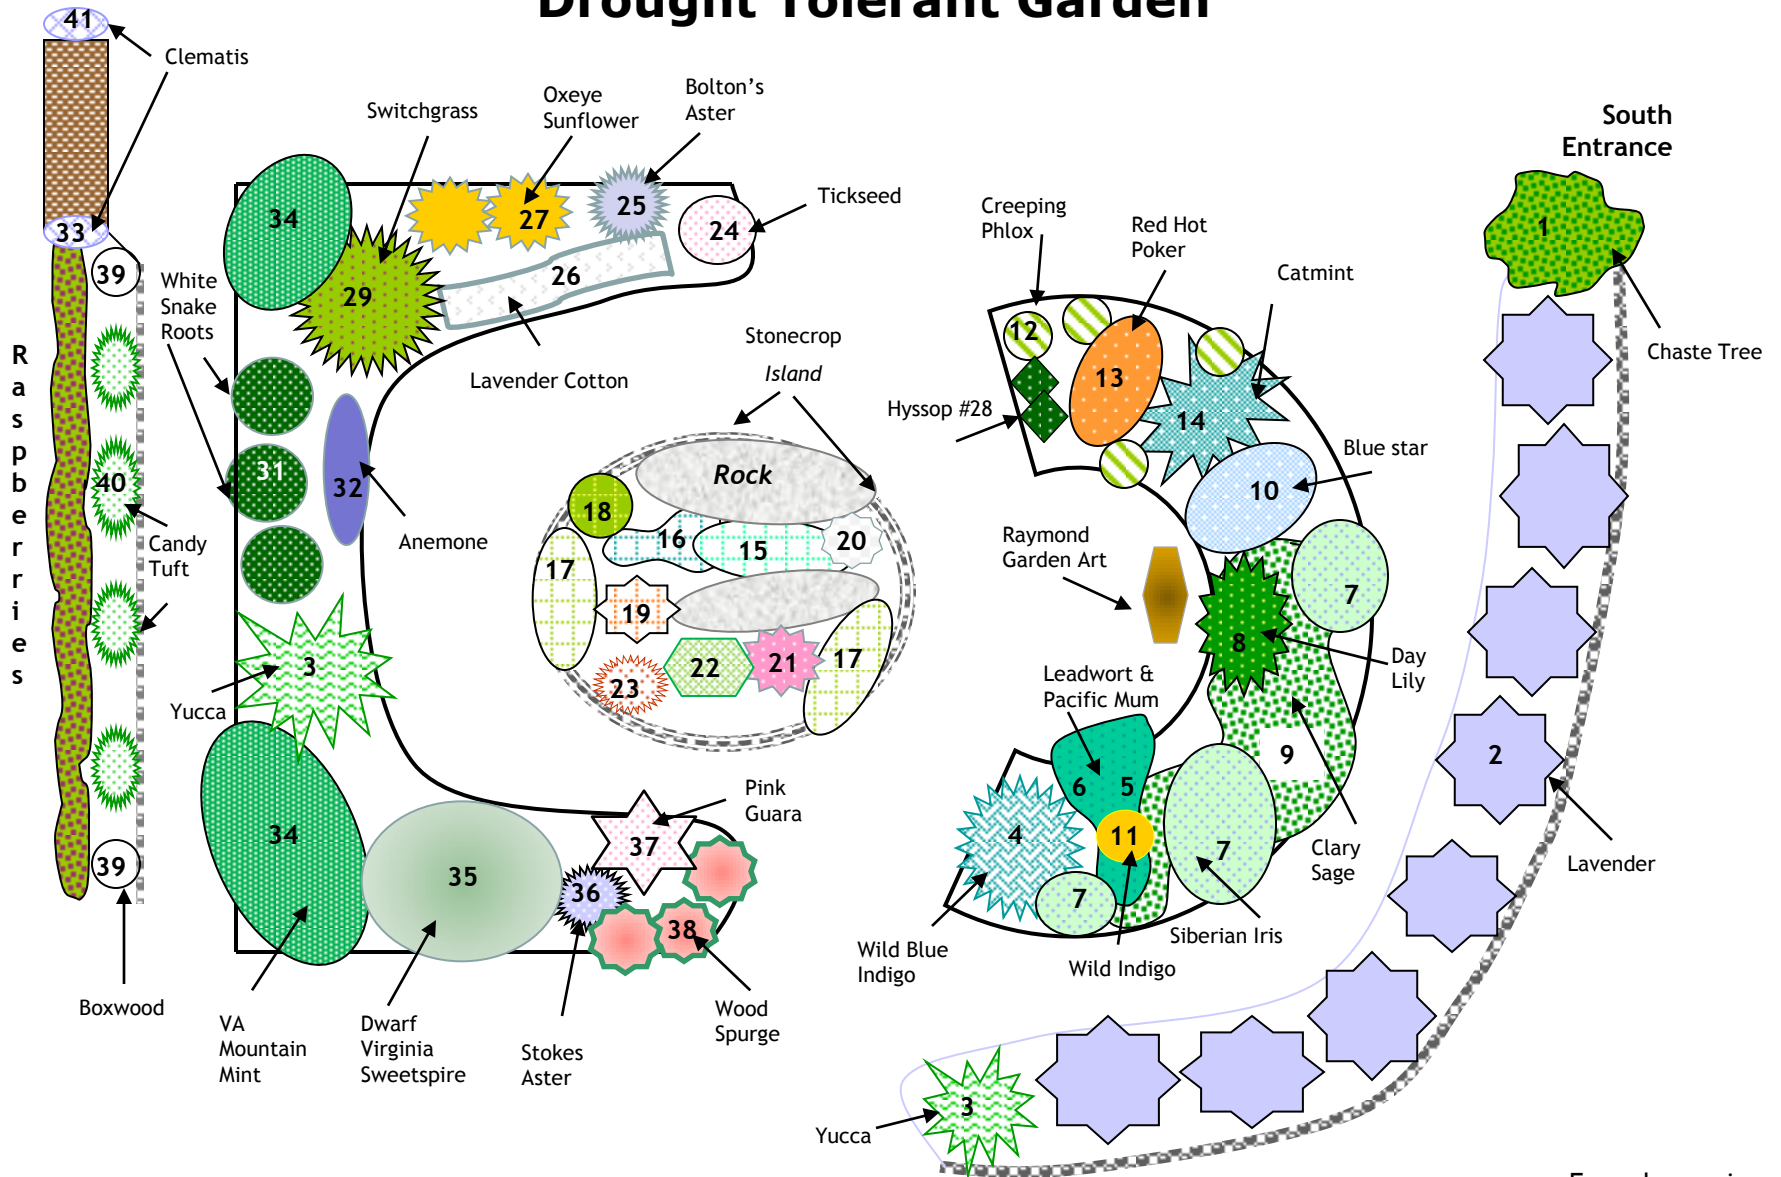

Drought Tolerant Garden

Note: Garden subject to change from drawing due to weather, wildlife, etc.

Updated 7/12

For color copies:
www.loudouncountymastergardeners.org
Click on Demo Garden link