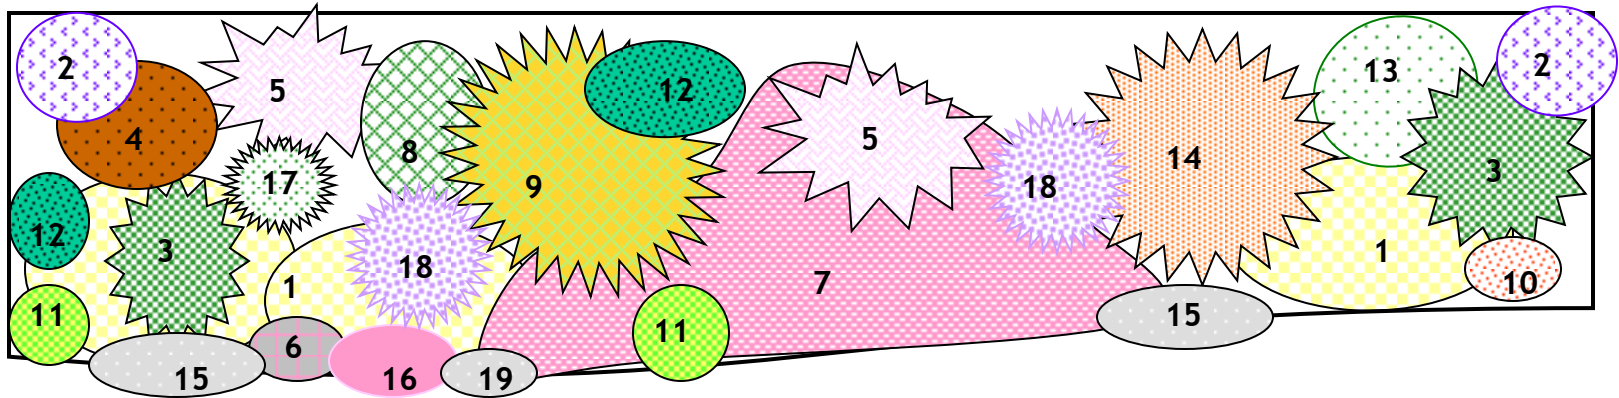

Grandma's Garden

A garden with plants from a MG's Grandmother. Planted 2004

Plant	Plant ID	Plant	Plant ID
1	Evening Primrose (Sundrop) <i>Oenothera tetragona</i> (VA Native)	10	Chrysanthemum <i>Chrysanthemum</i>
2	English Boxwood <i>Buxus sempervirens</i>	11	Daylily <i>Hererocallis</i>
3	Hosta <i>Plantain Lily</i>	12	Naked Ladies <i>Amaryllis belladonna</i>
4	Tiger Lily <i>Lilium lancifolium</i>	13	White Coneflower <i>Echinacea purpurea</i>
5	Garden Phlox <i>Phlox paniculata</i> (VA Native)	14	Aster <i>Asteraceae</i>
6	Rose Campion <i>Lychnis coronaria</i>	15	Lamb's Ear <i>Stachys byzantina</i>
7	Evening Primrose (pink) <i>Oenothera speciosa</i>	16	Pink Columbine <i>Aquilegia canadensis</i> (VA Native)
8	Lily <i>Lilium</i>	17	Garden Phlox <i>Phlox paniculata</i> White Flame
9	Yellow Coneflower <i>Rudbeckia fulgida</i>	18	Spiderwort <i>Tradescantia virginiana</i> (VA Native)

Note: Garden transitioning to support Dunbar Memorial of Evergreens.
Garden subject to change from drawing due to weather, wildlife, etc.

www.loudouncountymastergardeners.org